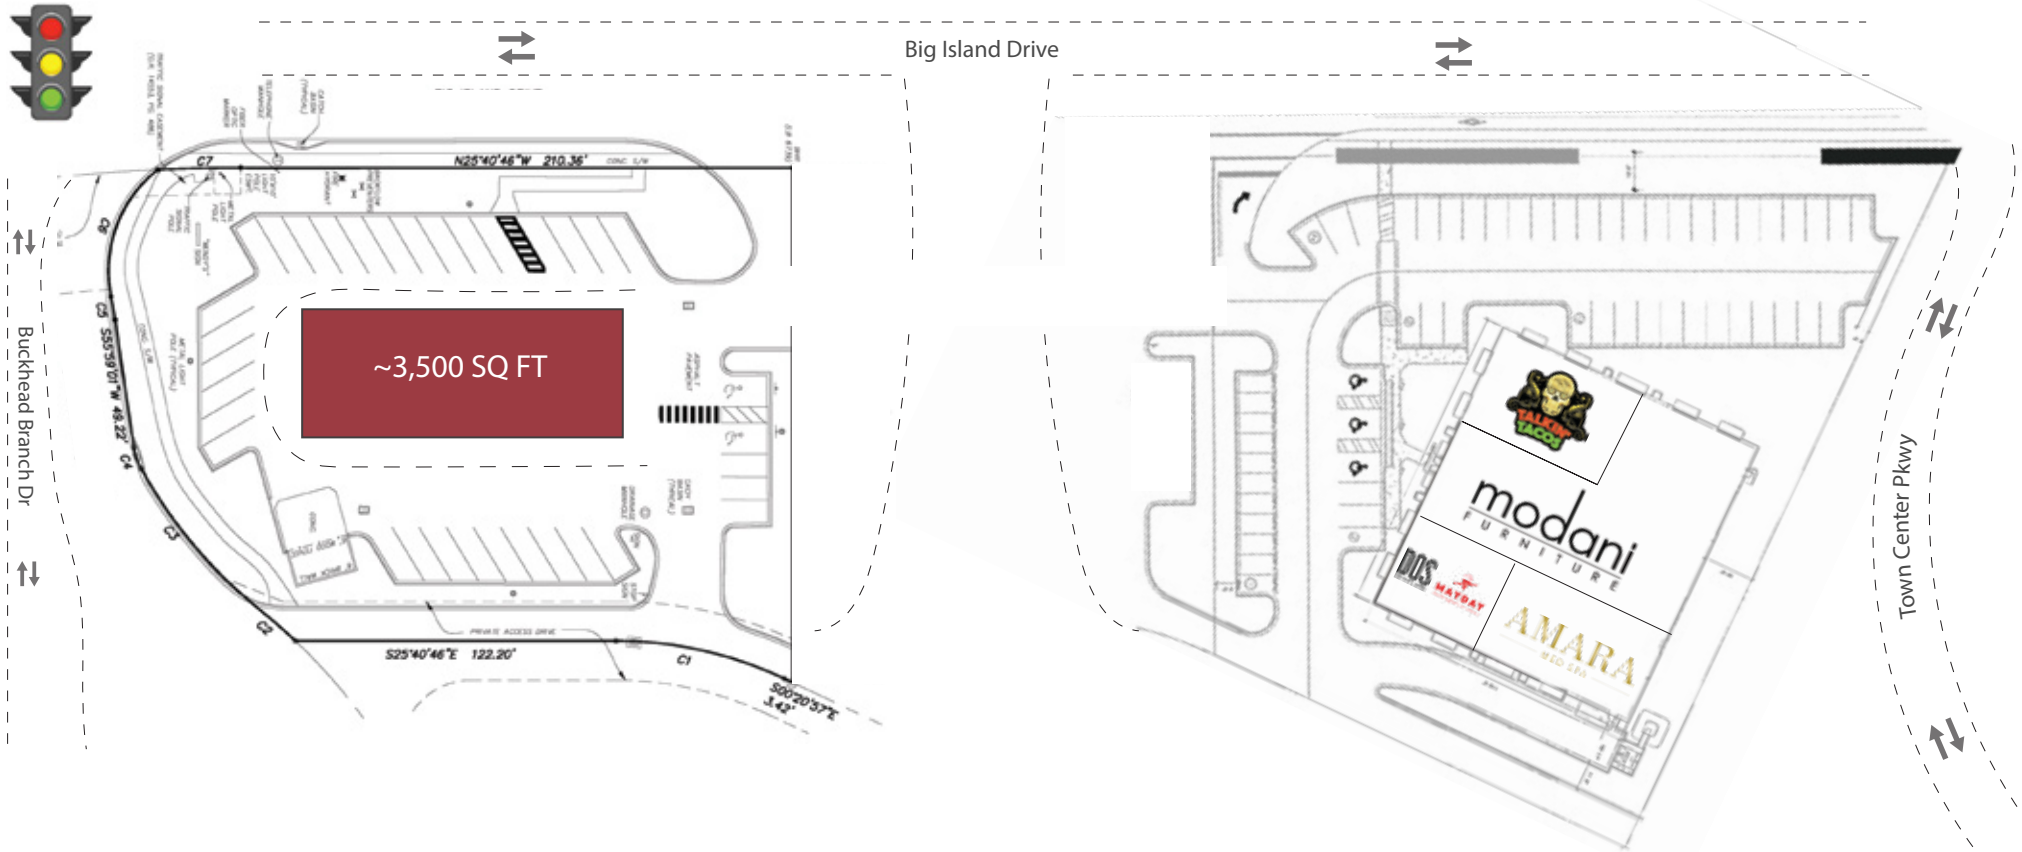

TOWN CENTER

PRIME RESTAURANT LOCATION

CONTACT LEASING

904.242.9000

INFO@ASHCO-INC.COM

#ASHCOINC

DRIVE THRU

APPROX. ~3,500 SQ FT

4907 BIG ISLAND DR, JACKSONVILLE, FL 32246
ZONED: PUD

PLENTY OF PARKING SPACES

RESTAURANT CLASS "A" OUTPARCEL W/ COMPLIMENTARY ANCHORS NEIGHBORS

Ashco is proud to present our shopping center located in St. Johns Town Center. Join North Florida's top "Live, Work, Play" destination, Town Center Retail Plaza.

Strategically positioned at the junction of I- 295 & J Turner Butler Boulevard, The Town Center Retail Plaza is the epitome of high end retail in North Florida and we are excited to introduce retail space to this winning equation.

4853 BIG ISLAND DR, JACKSONVILLE, FL 32246
ZONED: PUD