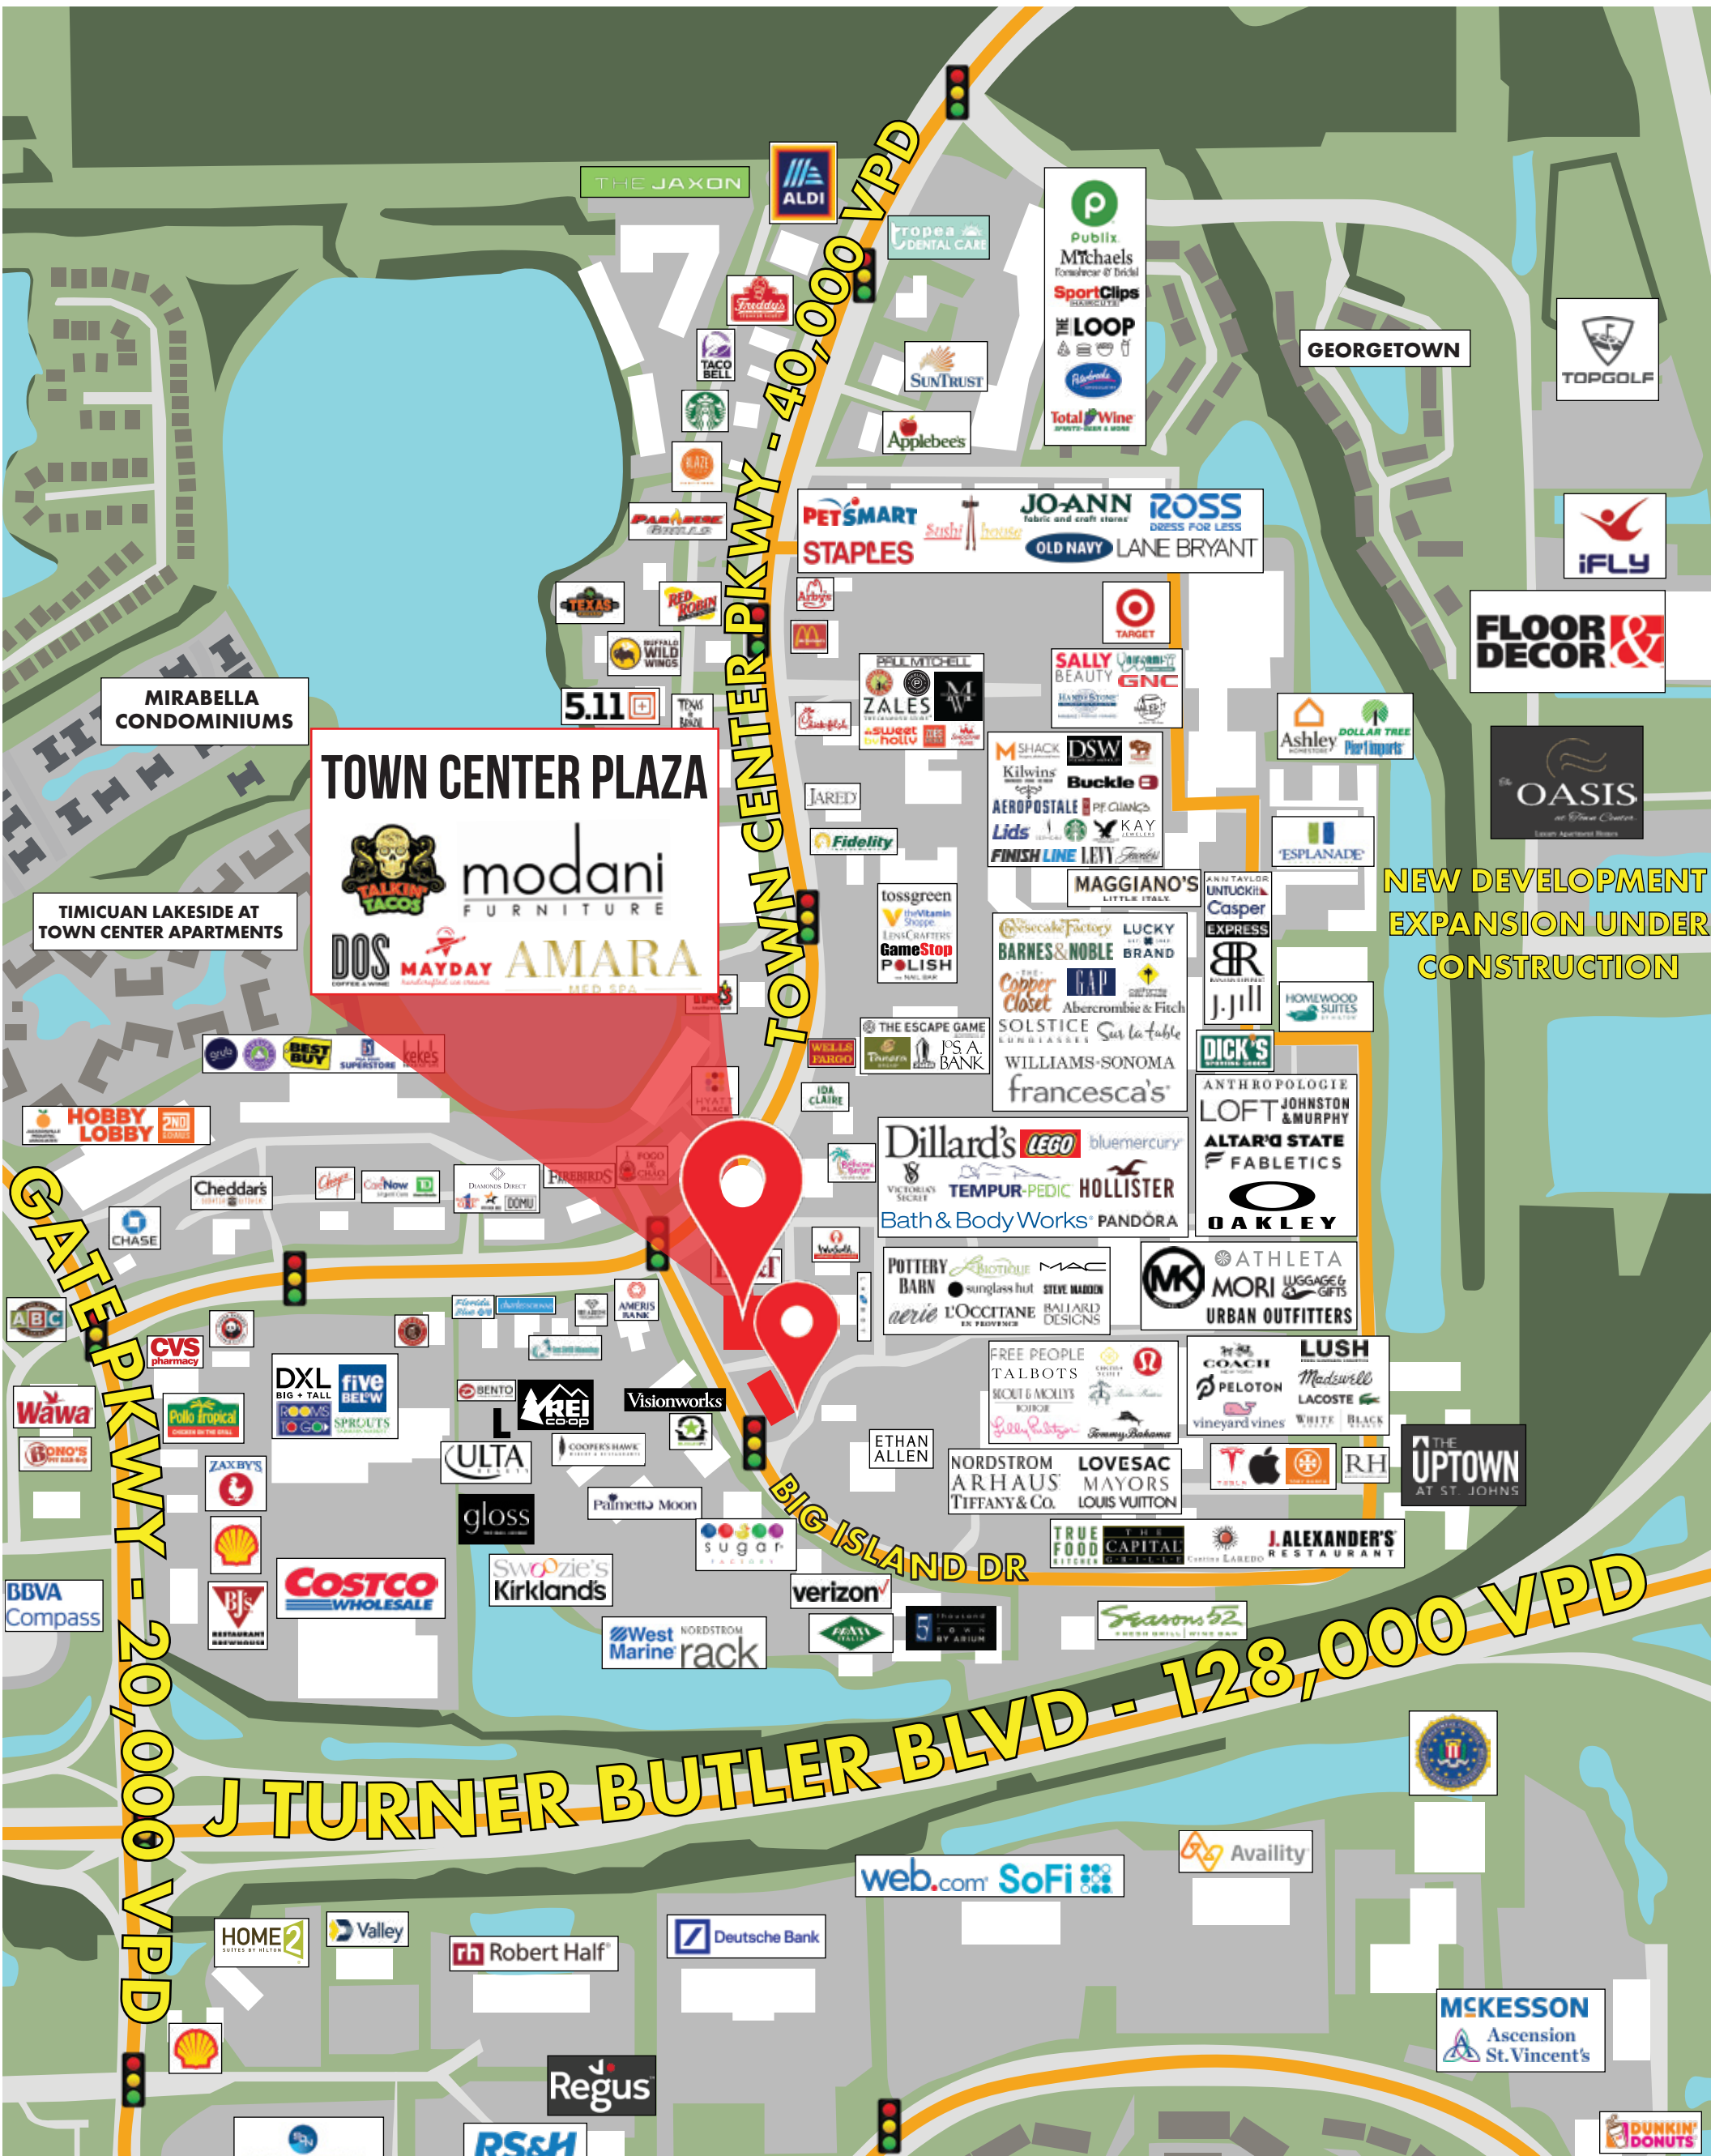

Strategically positioned at the junction of I- 295 & J Turner Butler Boulevard, The Town Center Retail Plaza is the epitome of high end retail in North Florida and we are excited to introduce retail space to this winning equation.

2019 ESTIMATED DEMOGRAPHICS (WITHIN 5 MILE RADIUS)

POPULATION	187,226
AVERAGE AGE	35
AVERAGE HOUSEHOLD INCOME	\$85,783
VEHICLES PER DAY	40,000

TOWN CENTER MEDICAL PLAZA NEIGHBORHOOD

CONTACT LEASING

904.242.9000 • LEASING@ASHCOINC.NET

- ABERCROMBIE & FITCH
- APPLE
- APPLEBEE'S
- AMERIS BANK
- AMERICAN EAGLE
- ARBY'S
- ASHLEY FURNITURE
- BAHAMA BREEZE
- BARNES & NOBLE
- BEARD'S DIAMONDS
- BB&T
- BEST BUY
- BJ'S BREWHOUSE
- BLAZE PIZZA
- BLUE CROSS & BLUE SHIELD
- BONO'S BBQ
- BURGER FI
- CANTINA LAREDO
- CHARLES SCHWAB
- CHIC-FIL-A
- CHICKEN SALAD CHICK
- CHIPOTLE
- CVS PHARMACY
- COOPER'S HAWK
- COSTCO
- DICK'S
- DILLARD'S
- DSW
- ETHAN ALLEN
- FIDELITY
- FIREBIRDS
- FLOOR & DECOR
- FOGO DE CHAO
- HOBBY LOBBY
- JARED'S JEWELRY
- JOANNE'S FABRIC
- KIRKLAND'S
- LANE BRYANT
- J. ALEXANDER'S
- LOUIS VUITTON
- MAGGIANO'S
- MCDONALD'S
- MEN'S WAREHOUSE
- MSHACK
- MOE'S
- NORDSTROM
- OLD NAVY
- PANCAKE HOUSE
- PANDA EXPRESS
- PANERA BREAD
- PETSMART
- P.F. CHANG'S
- PGA TOUR
- POLLO TROPICAL
- PRATI ITALIA
- PUBLIX
- RED ROBIN
- REI
- RESTORATION HARDWARE
- ROSS
- SEASON'S 52
- SHELL FUEL
- SLEEP NUMBER
- STAPLES
- STARBUCKS
- SUSHI HOUSE
- TARGET
- TED'S MONTANA GRILL
- TEXAS DE BRAZIL
- TEXAS ROADHOUSE
- THE CAPITAL GRILLE
- THE CHEESECAKE FACTORY
- THE LOOP
- TIFFANY & CO.
- TOP GOLF
- TOTAL WINE
- TRUE FOOD KITCHEN
- ULTA BEAUTY
- WASABI STEAKHOUSE
- WENDY'S
- WEST MARINE
- ZALE'S JEWELRY
- ZAXBY'S
- ZOE'S KITCHEN