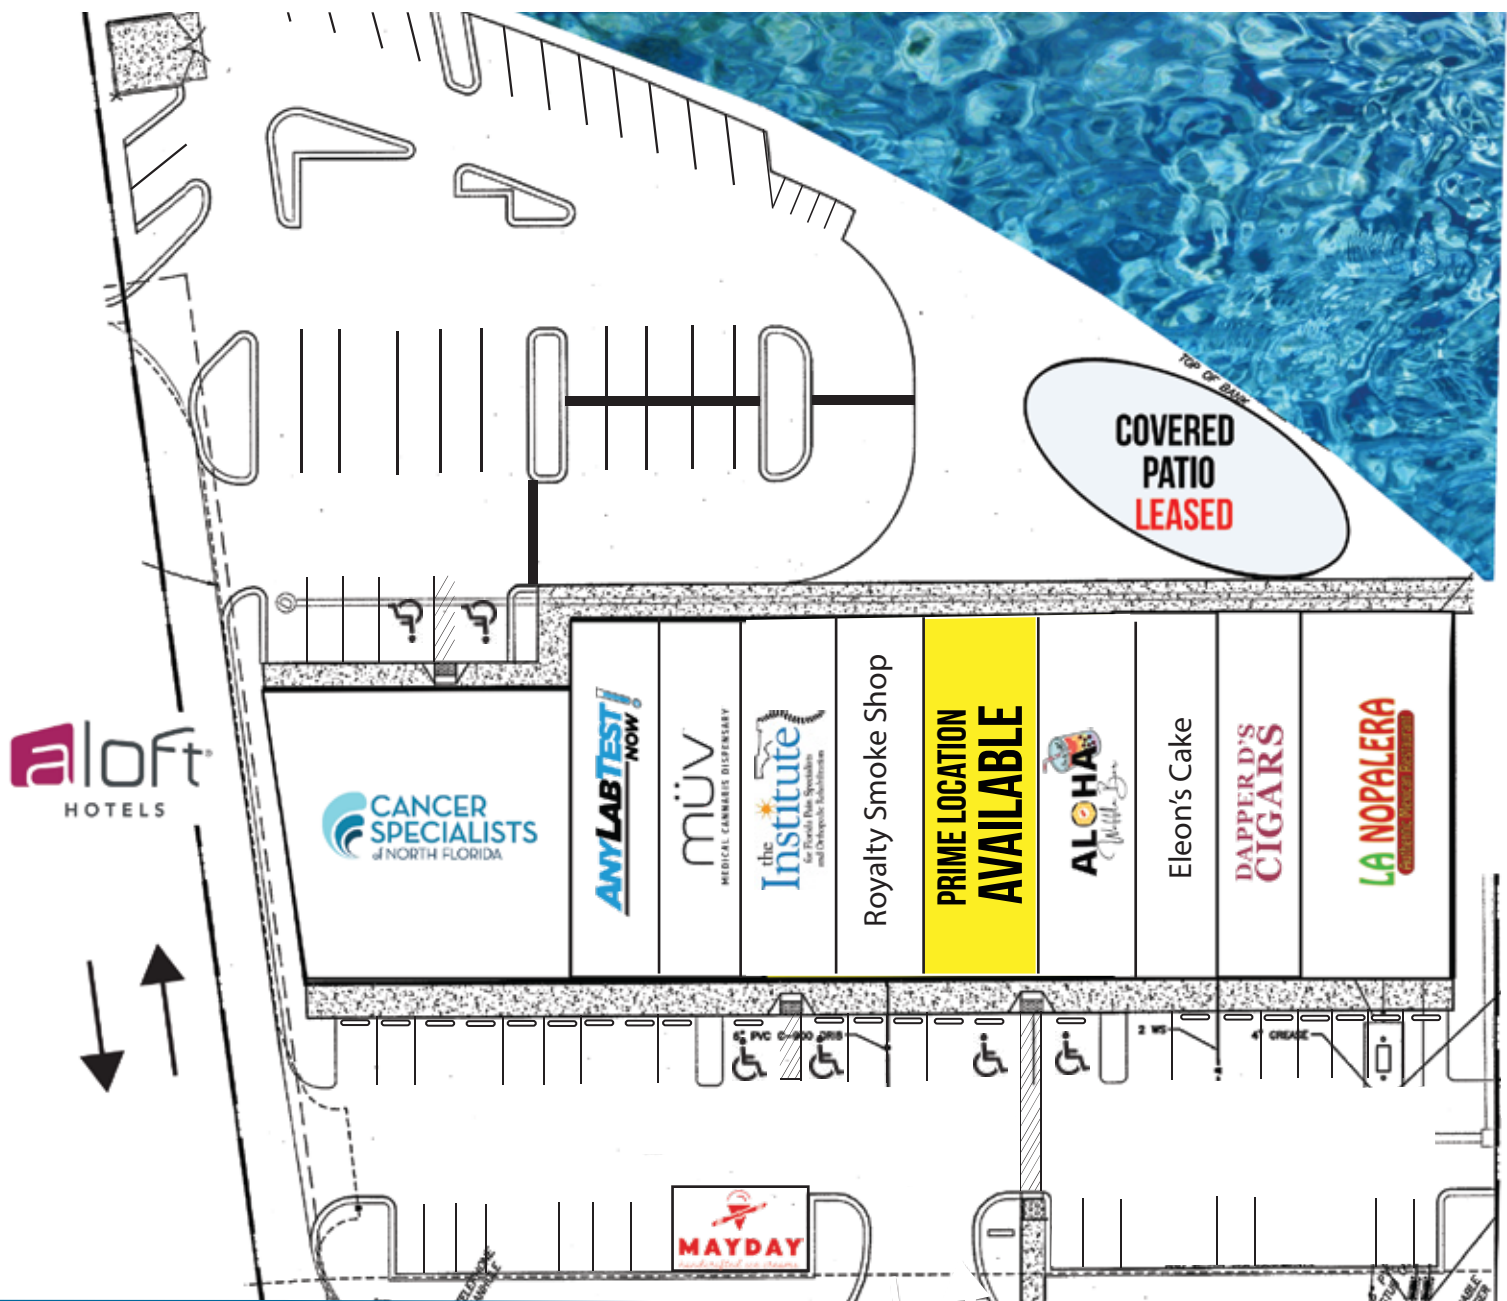

RIVER CITY MARKETPLACE

PRIME RESTAURANT LOCATION

CONTACT LEASING

904.242.9000

INFO@ASHCO-INC.COM
#ASHCOINC

SECOND LARGEST SHOPPING CENTER BETWEEN ORLANDO & ATLANTA

APPROX. 1,600 SQ FT AVAILABLE

CLASS "A" SHOPPING CENTER W/ COMPLIMENTARY ANCHORS & NEIGHBORS

HOOD, GREASE TRAP & WALK IN COOLER INCLUDED

PLENTY OF PARKING SPACES

UNPARALLELED VISIBILITY

DISCLAIMER: Information and or imagery included is not warranted to be current or correct. Readers should independently verify the information included and conduct an appropriate level of due diligence prior to entering into any transaction or agreement. This is for illustration purposes only and final product is subject to change.

725 SKYMARKS DR, JACKSONVILLE, FL 32218
ZONED: PUD

RIVER CITY TENANT LAYOUT

1	Cancer Specialist Of NE Florida	approx. 4,611
2	Any Lab Test Now	approx. 1,200
3	MUV	approx. 1,600
4	The Institute for Florida Pain Spec.	approx. 1200
5	Royalty Smoke Shop	approx. 1,800
6	Prime Location Available	approx. 1,600
7	Aloha Waffle Bar	approx. 1,600
8	Eleon Cake	approx. 1800
9	Dapper D's Cigar	approx. 1,600
10	La Nopalera	approx. 5,000
11	Mayday	approx. 600

Located right off I-95 and just north of I-295, River City Marketplace lies at the epicenter of the fastest growing commercial and residential region in the northeast Florida and southeast Georgia. Medical, dining and retail spaces are available with 1,000,000 square feet of planned urban development.